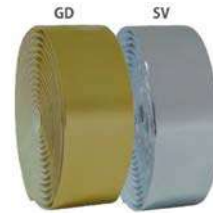

Interchangeable lens

Interchangeable temple to strap

Optional Lenses:

- PC DEC.
- Polarized
- Photochromic

Compliant Standards

- ANSI Z80.3
- EN ISO: 12312-1
- AS/NZS 1067

- ❖ Lightweight, durable, and strong material lenses offer 100% UVA, UVB protection.
- ❖ Wrap-around style provides unlimited vision and maximized eye protection for fast-moving sports.
- ❖ Stylish up-to-date sporty design.

Handle Bar Tapes

BB27001

PU/EVA Handlebar Tape Breathable Hole
 Size: 3 cm x 200 cm
 Material: PU / EVA
 Foamed

BB27002

PU/EVA Handlebar Tape with Grip Surface
 Size: 3cm X 200cm
 Material: PU/EVA
 Foamed

BB27003

PU/EVA Handlebar Tape with Gradient Print
 Size: 3cm X 200cm
 Material: PU/EVA
 Foamed

BB27004

PU/EVA Handlebar Tape Gold/Silver Surface
 Size: 3cm X 200cm
 Material: PU/EVA
 Foamed

BB27005

PU/EVA Handlebar Tape Basket Ball Surface
 Size: 3cm X 200cm
 Material: PU/EVA
 Foamed